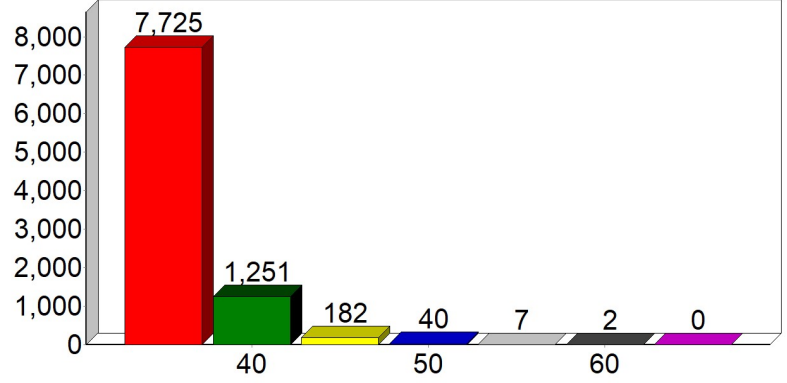

## SpeedWatch

VAS data report for the period January - March 2024

Buckshaft Road - from St White's Road \*

Highest speed recorded this period:  
**60 MPH**

Total below 30 mph:	32997
Total above 30 mph:	9207
Grand total:	42204
% above 30 mph:	22

Ruspidge Road - from St White's Road \*

Total below 30 mph:	64280
Total above 30 mph:	7829
Grand total:	72109
% above 30 mph:	11

Soudley - from the Heritage Centre \*

The Vehicle Activated Signs (VAS) were funded by the PCC through a grant to the Parish