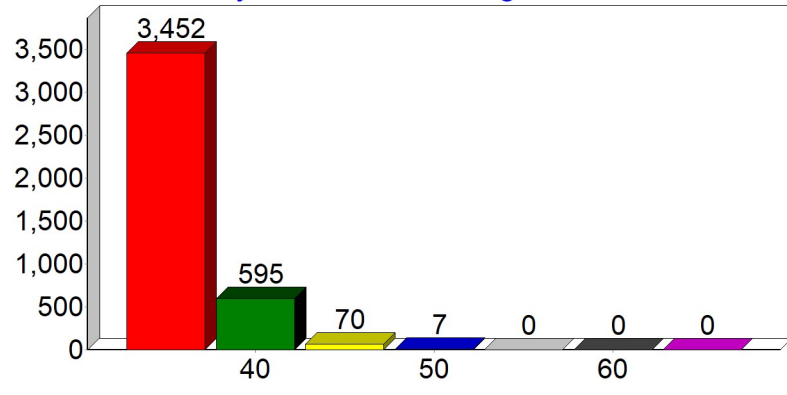

## SpeedWatch

VAS data report for the period January - March 2024

Buckshaft Road - from St White's Road \*

Highest speed recorded this period:  
**60 MPH**

Total below 30 mph:	32997
Total above 30 mph:	9207
Grand total:	42204
% above 30 mph:	22

Ruspidge Road - from St White's Road \*

Total below 30 mph:	64280
Total above 30 mph:	7829
Grand total:	72109
% above 30 mph:	11

Soudley - from the Heritage Centre \*

The Vehicle Activated Signs (VAS) were funded by the PCC through a grant to the Parish

Total below 30 mph:	11172
Total above 30 mph:	4124
Grand total:	15296
% above 30 mph:	27

\* Direction; this is the direction FROM which vehicles are approaching the VAS (Vehicle Activated Sign)  
Signs are located: Junction of Ruspidge Road and Railway Road, beside Soudley ponds and near No. 7a Buckshaft Road