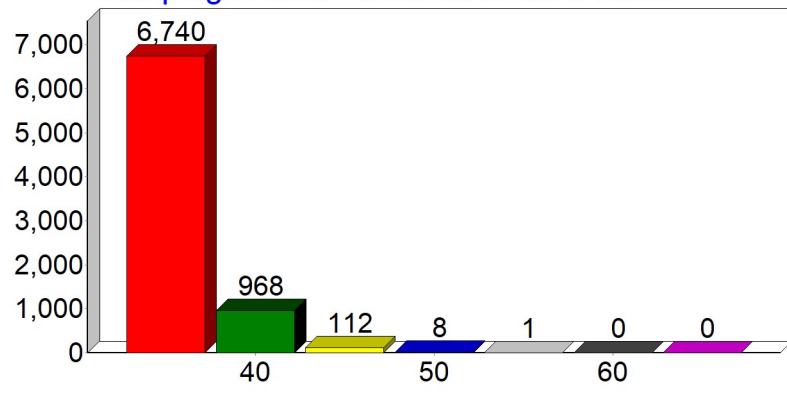

## SpeedWatch

VAS data report for the period January - March 2024

Buckshaft Road - from St White's Road \*

Highest speed recorded this period:  
**60 MPH**

Total below 30 mph:	32997
Total above 30 mph:	9207
Grand total:	42204
% above 30 mph:	22

Ruspidge Road - from St White's Road \*

Total below 30 mph:	64280
Total above 30 mph:	7829
Grand total:	72109
% above 30 mph:	11

Soudley - from the Heritage Centre \*

The Vehicle Activated Signs (VAS) were funded by the PCC through a grant to the Parish

Total below 30 mph:	11172
Total above 30 mph:	4124
Grand total:	15296
% above 30 mph:	27

\* Direction; this is the direction FROM which vehicles are approaching the VAS (Vehicle Activated Sign)  
Signs are located: Junction of Ruspidge Road and Railway Road, beside Soudley ponds and near No. 7a Buckshaft Road